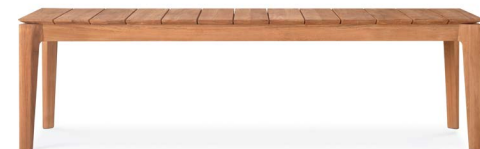

teak

2 seater

teak

3 seater