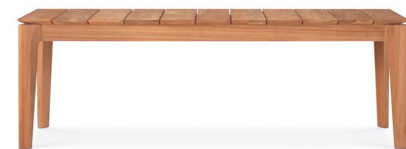

teak

2 seater

teak

3 seater