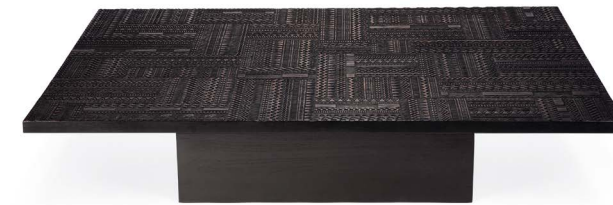

oak

Tripod coffee table

	length x width x height	oak ☑
	96 × 96 × 36 cm 38" × 38" × 14"	50530

oak

Mikado coffee table

	length x width x height	oak ☉
oval	143 × 67 × 42 cm 56.5" × 26.5" × 16.5"	50544
round	100 × 100 × 42 cm 39.5" × 39.5" × 16.5"	50542

oak

oak

Bok coffee table (new)

length x width x height	oak 
120 × 60 × 40 cm 47" × 23.5" × 15.5"	51585

oak

PI coffee table

length x width x height	oak 	mahogany dark brown 
155 × 58 × 38 cm 61" × 23" × 15"	51332	35006

oak

mahogany dark brown

Tabwa coffee table

length x width x height	teak off black 
170 × 120 × 36 cm 67" × 47" × 14"	12209

teak off black

PI coffee table

length x width x height	mahogany dark brown 
65 × 65 × 41 cm 25.5" × 25.5" × 16"	35012
80 × 80 × 35 cm 31.5" × 31.5" × 14"	35013

mahogany dark brown

Boomerang coffee table (new*)

length x width x height	oak  *	teak brown  FSC**	mahogany dark brown 
90 x 61 x 29 cm 35.5" x 24" x 11.5"	50791	10091	35008
126 x 74 x 40 cm 49.5" x 29" x 15.5"	50792	10092	35007