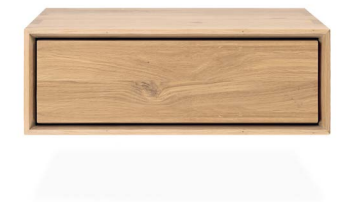

oak

1 drawer

oak brown

1 drawer

Nordic II hanging bedside table

length x width x height	oak ☉
57 x 40 x 21 cm 22.5" x 15.5" x 8.5"	51224

oak

wall hanging + 1 drawer