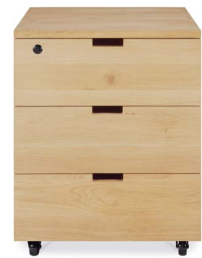

26285

26286

Billy drawer unit

	length x width x height	oak 	oak black 
3 drawers	50 x 56 x 62 cm 19.5" x 22" x 24.5"	50624	50625

oak

3 drawers, keylock top

oak black

3 drawers, keylock top

Oscar drawer unit

	length x width x height	teak + teak black 
3 drawers	50 x 56 x 61 cm 19.5" x 22" x 24"	10127
1 drawer	50 x 56 x 61 cm 19.5" x 22" x 24"	10126

teak + teak black

3 drawers, keylock middle