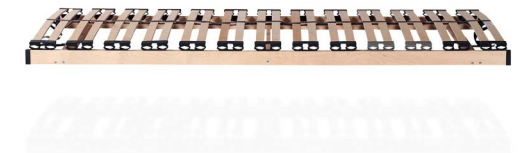

Slatted bed base

length x width x height	
80 x 200 x 9 cm	45003
90 x 200 x 9 cm	45004