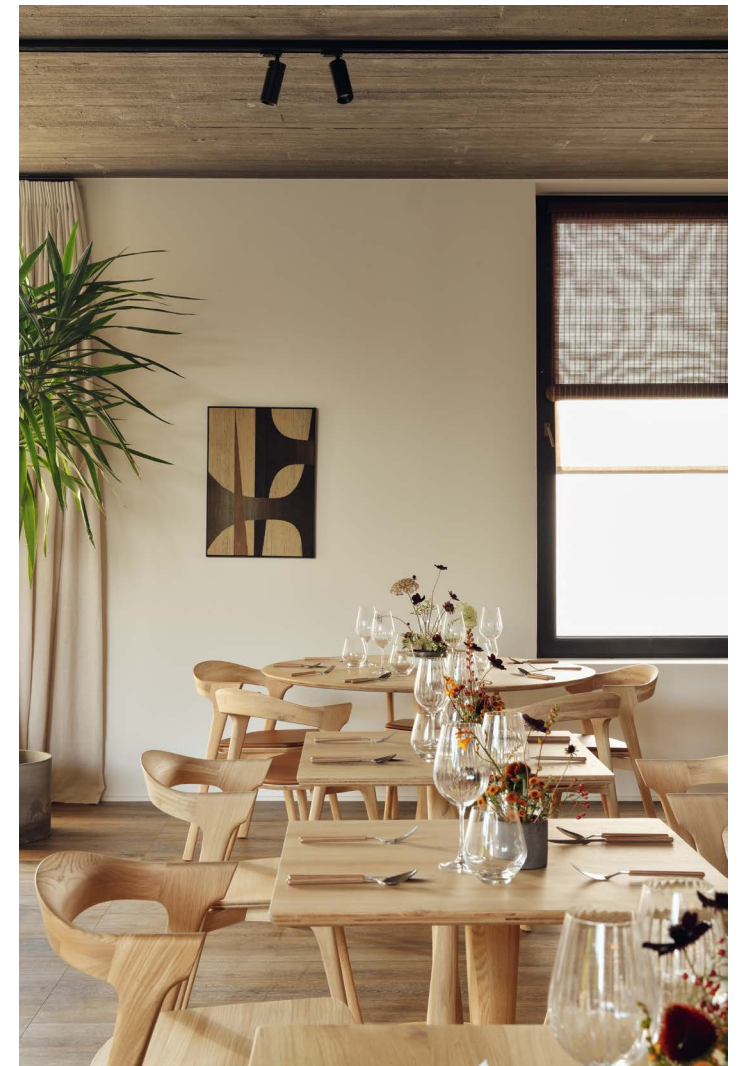

Torsion dining table

round

length x width	oak	oak black
70 × 70 cm | 27.5" × 27.5"	50017	50011
90 × 90 cm | 35.5" × 35.5"	50018	50013
127 × 127 cm | 50" × 50"	50019	50012

table height: 76 cm | 30"

square

length x width	oak
70 × 70 cm | 27.5" × 27.5"	50021

table height: 76 cm | 30"

oak

oak

oak

oak black

oak black