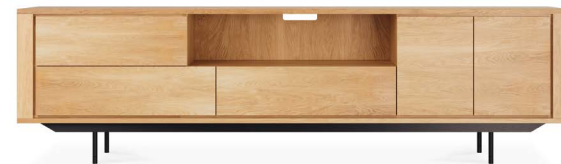

oak + black metal legs   2 doors + 1 flip-down door + 2 drawers