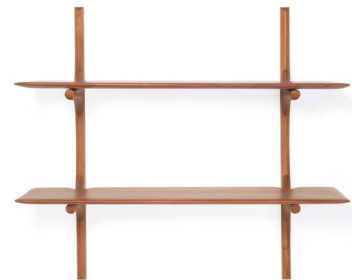

PI wall shelf (new*)

	length x width x height	mahogany	mahogany dark brown
1 shelf *	100 x 35 x 28 cm | 39.5" x 14" x 11"	x	29792
	168 x 35 x 28 cm | 66" x 14" x 11"	x	29793
2 shelves	100 x 35 x 91 cm | 39.5" x 14" x 36"	29777	29787
3 shelves	100 x 35 x 126 cm | 39.5" x 14" x 49.5"	29778	29788
5 shelves	100 x 35 x 196 cm | 39.5" x 14" x 77"	29779	29789

mahogany dark brown

mahogany dark brown

mahogany

mahogany

mahogany dark brown

mahogany dark brown

mahogany