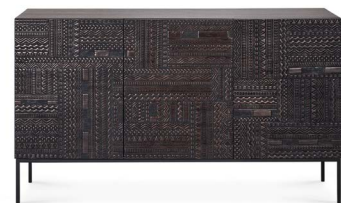

teak off black, mahogany off black + black metal legs 2 sliding doors

teak off black, mahogany off black + black metal legs 2 sliding doors

Grooves sideboard

	length	teak off black ^(V)
3 doors	152 cm 60"	12252
4 doors	202 cm 79.5"	12253
width x height: 45 cm x 87 cm 17.5" x 34.5"		

teak off black + black metal legs 3 doors

teak off black + black metal legs 4 doors

Tabwa sideboard

	length	teak off black 
3 doors	150 cm 59"	12188
4 doors	200 cm 78.5"	12189
width x height: 45 x 85 cm 17.5" x 33.5"		

teak off black + black metal legs 3 doors

teak off black + black metal legs 4 doors

Graphic sideboard

	length	teak black 
3 doors	168 cm 66"	10062
4 doors	224 cm 88"	10061
width x height: 45 cm x 80 cm 17.5" x 31.5"		